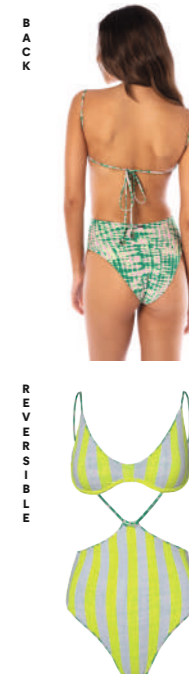

<b>Boho Camo Atlas</b>	Underwire One Piece Without removable soft cups Cheeky cut
PT5098SOC001	S   M   L

FRONT  
PLACEMENT  
PRINT

BACK

REVERSIBLE

<b>Ombre Prism Blamy</b>	<b>Ombre Prism Midi Braid</b>
Sliding Triangle Top With removable soft cups	Regular Rise Single Strap Bottom Cheeky cut
<b>PT5056STR002</b>	<b>PT5119SCC001</b>
<b>S   M   L</b>	<b>S   M   L</b>