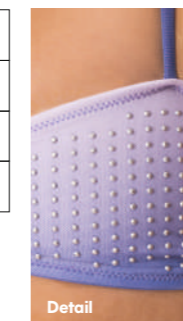

FRONT  
PLACEMENT  
PRINT

BACK

<b>Perrywinkle Hunter</b>	<b>Perrywinkle Justine</b>
Classic Bralette Top Without removable soft cups	Regular Rise Tie Side Bottom Cheeky cut
<b>PT3715SBR001</b>	<b>PT3716SCC001</b>
<b>S   M   L</b>	<b>S   M   L</b>