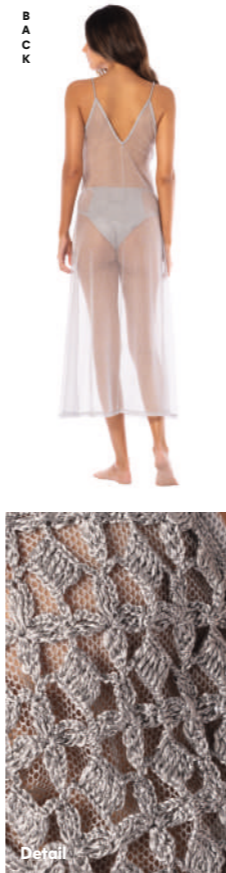

Sparkle Mesh Lady Lux	Long Dress
PT2360CLD001	ONE SIZE

Flame Palms Upbraid
Sliding Triangle Top With removable soft cups
PT5117STR001
XS | S | M | L