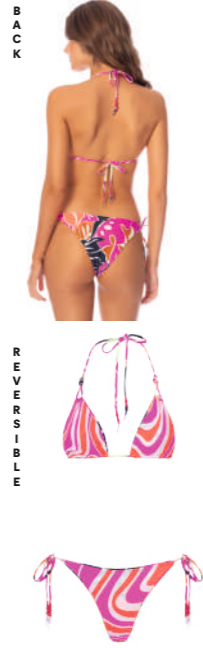

Jungle Reef Nyla	Jungle Reef Sunning
Sliding Triangle Top With removable soft cups	Low Rise Tie Side Bottom Cheeky cut
PT5091STR001	PT5005SCC006
S | M | L	S | M | L