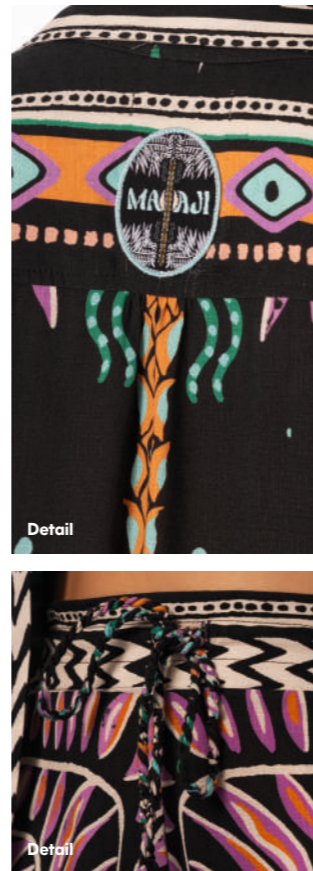

Midnight Palm Selene	Midnight Palm Splendors
Strapless Bandeau Top With detachable straps With removable soft cups	Regular Rise Thin Side Bottom Signature cut
PT5080SBA001	PT5108SBC001
XS | S | M | L | XL	XS | S | M | L | XL

Noir Black Aveline	Crop Top		
PT2343CCT001	ONE SIZE		

Midnight Bouquet Marsa	Short Skirt		
PT2340CKS001	S | M | L