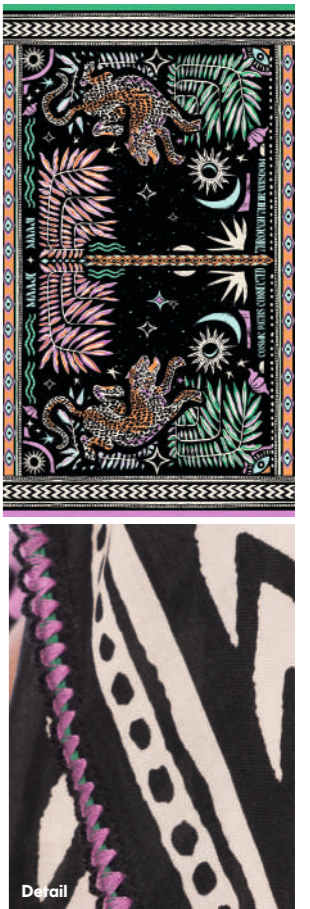

Jaguar Jungle Agnes	Short Dress
PT2373CSD001	S | M | L

Detail