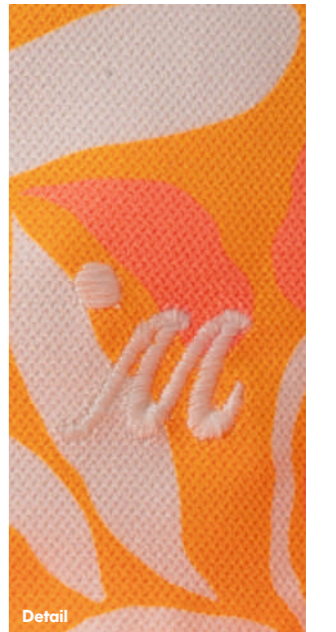

Jaguar Jungle Luca
Reversible Wide Brim Hat
PT4110XHA007
N/A