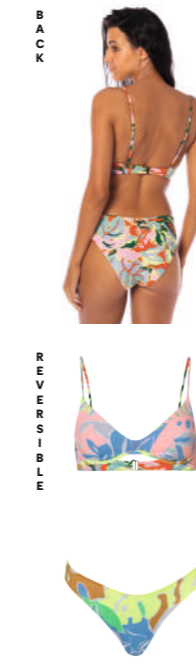

Neon Leafy Sublimity
Regular Rise Classic Bottom Signature cut
PT2617SBC048
XS | S | M | L | XL