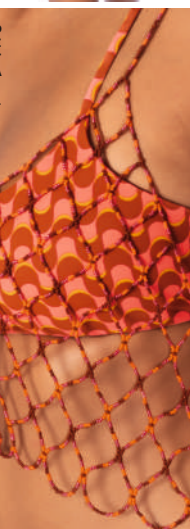

FRONT
MULTIPLE
WAYS TO
WEAR IT

BACK

ANOTHER
WAY TO
WEAR IT

Swizzle Blossom Isla	Pareo 110 x 180 cm / 43" x 71" in	PT2079CPR013	ONE SIZE

FRONT

BACK

Maajical Jaguar Ambre	Tunic
PT2348CTU001	S | M | L

FRONT

BACK

REVERSIBLE

Geo Waves Micah
Classic Bralette Top With removable soft cups
PT5128SBR001
XS | S | M | L | XL

Geo Waves Splendour
Regular Rise Thin Side Bottom Signature cut
PT2679SBC030
XS | S | M | L | XL

FRONT

BACK

Mesh Garden Cannon	Shirt
PT2489CHT001	S - M | M - L

FRONT

BACK

Mesh Garden Severine	Pants
PT2447CPA001	S | M | L

FRONT

BACK

REVERSIBLE

Magic Lines Gigi	Classic One Piece Cheeky Cut
PT5129SOC001	S | M | L

FRONT

LIMITED EDITION

BACK

DETAIL

Camo Magic Mystical	Beaded Layering Top
PT2520CCT001	ONE SIZE