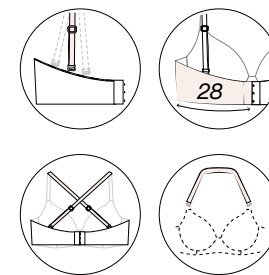

SEPTEMBER SAPPHIRE

9310 Pure  
DEMI T-SHIRT BRA

- SIZES
- 28 CDE
  - 30 BCDEF
  - 32 ABCDEF
  - 34 ABCDEF
  - 36 ABCD
  - 38 ABC

AUGUST PURPLE CLOUD

9316 Allure  
LIGHT PUSH UP

- SIZES
- 30 BCDE
  - 32 ABCDE
  - 34 ABCDE
  - 36 ABCDE
  - 38 ABCDE

SEPTEMBER SAPPHIRE

**OCTOBER** CRANBERRY

**APRIL** SURF

**AUGUST** PURPLE CLOUD

**SEPTEMBER** SAPPHIRE

**9317 Wire-Free**  
WIRELESS T-SHIRT BRA

- SIZES
- 28 CDE
  - 30 BCDEF
  - 32 ABCDEF
  - 34 ABCDEF
  - 36 ABCDE
  - 38 ABCDE
  - 40 BCD
  - 42 BC

## 9335 Mysel

**SUPPORTIVE SMOOTH BRALETTE**  
(WITH REMOVABLE PADS)

SIZES	<b>28 D/E F/G</b>
	30 B/C D/E F/G
	32 B/C D/E F/G
	34 B/C D/E F/G
	36 B/C D/E F/G
	38 B/C D/E F/G
40 B/C D/E F/G	

**OCTOBER** CRANBERRY