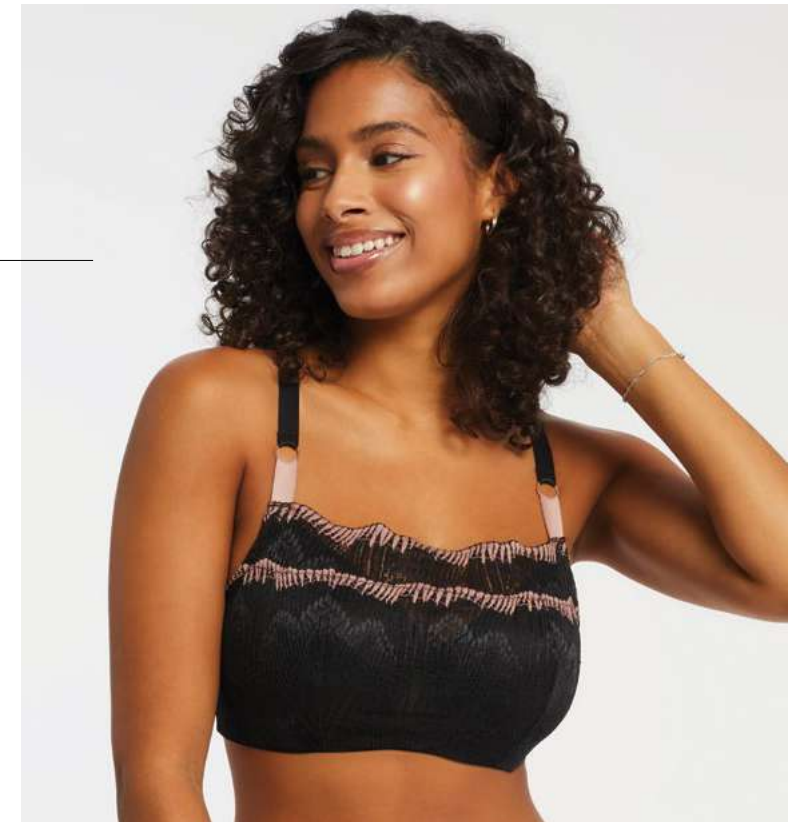

DOLCE VITA

SIZES
32CDEFG
34BCDEFG
36BCDEFG
38CDEFG
40CDE

9561 | HIGH WAIST BRIEF

S - M - L - XL - XXL

XS - S - M - L - XL - XXL

SF (32 E/F)
MF (34 E/F)
LF (36 E/F)
XLF (38 F/G)
XXLF (40 F/G)

SIZES
32DEFGH
34CDEFGH
36CDEFGH
38CDEFGH
40DEFG

9560 | LACE CHEEKINI

XS - S - M - L - XL