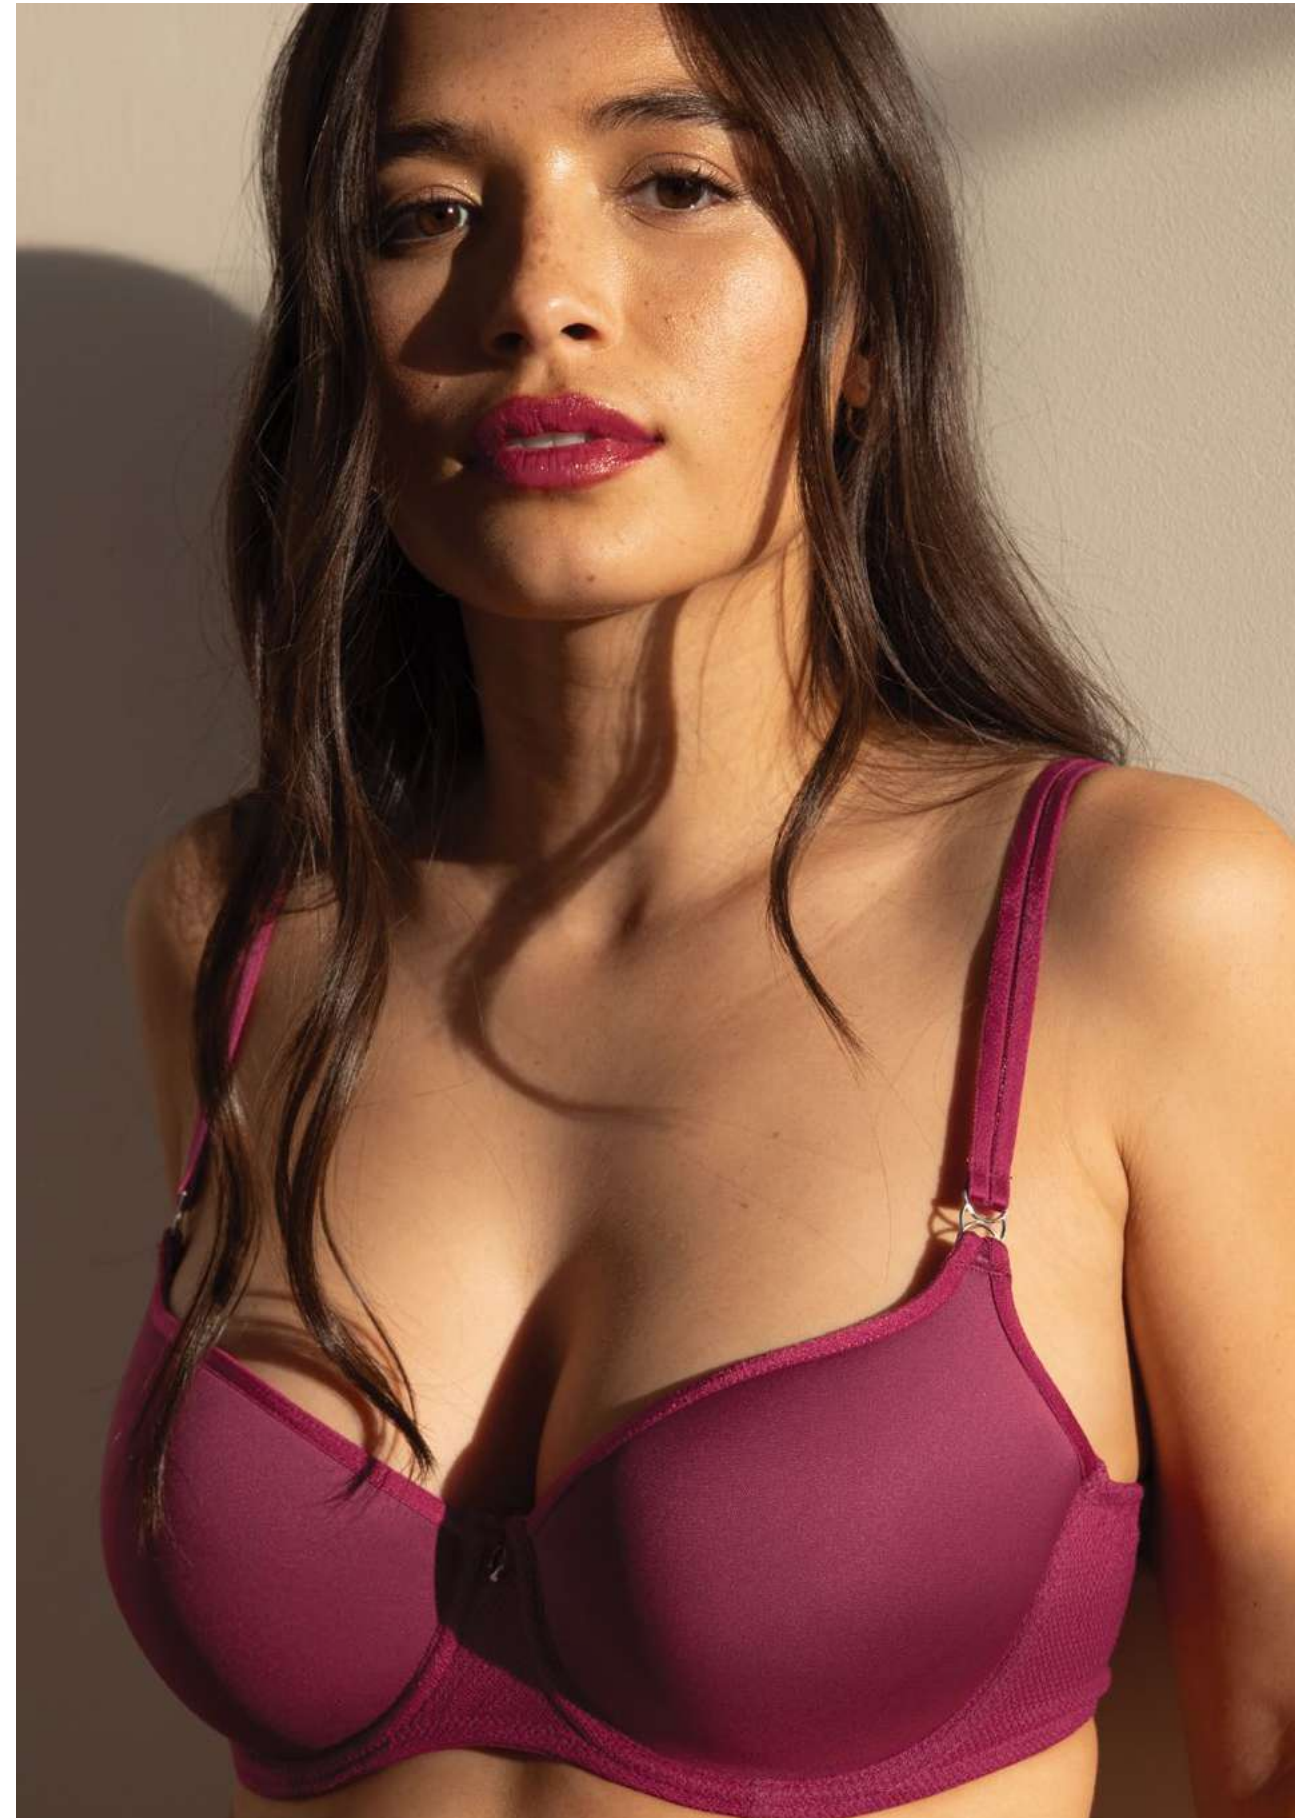

- SIZES
- 30 BCDEF
  - 32 ABCDEF
  - 34 ABCDEF
  - 36 ABCD
  - 38 ABC

AUGUST BLACK

OCTOBER CRANBERRY

**AUGUST** PURPLE CLOUD

**APRIL** SURF STRIPE