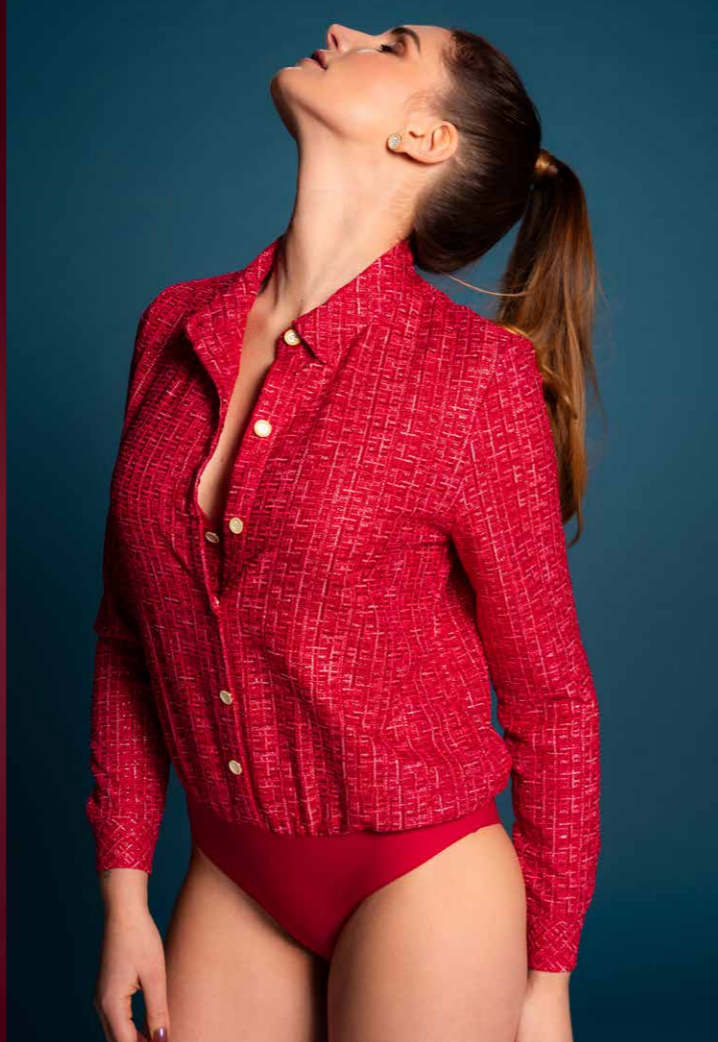

54640

SHORTY

FR	36 - 48	EU	34 - 46
US / CAN	XXS - XXL	UK	8 - 20

54650

CULOTTE  
FULL-BRIEF

FR	38 - 56	EU	36 - 54
US / CAN	XS - 6XL	UK	10 - 28

FALL - WINTER 2025 COLOR  
SUN STONE - SST

**AUTOMNE - HIVER 2025**  
**FALL - WINTER 2025**