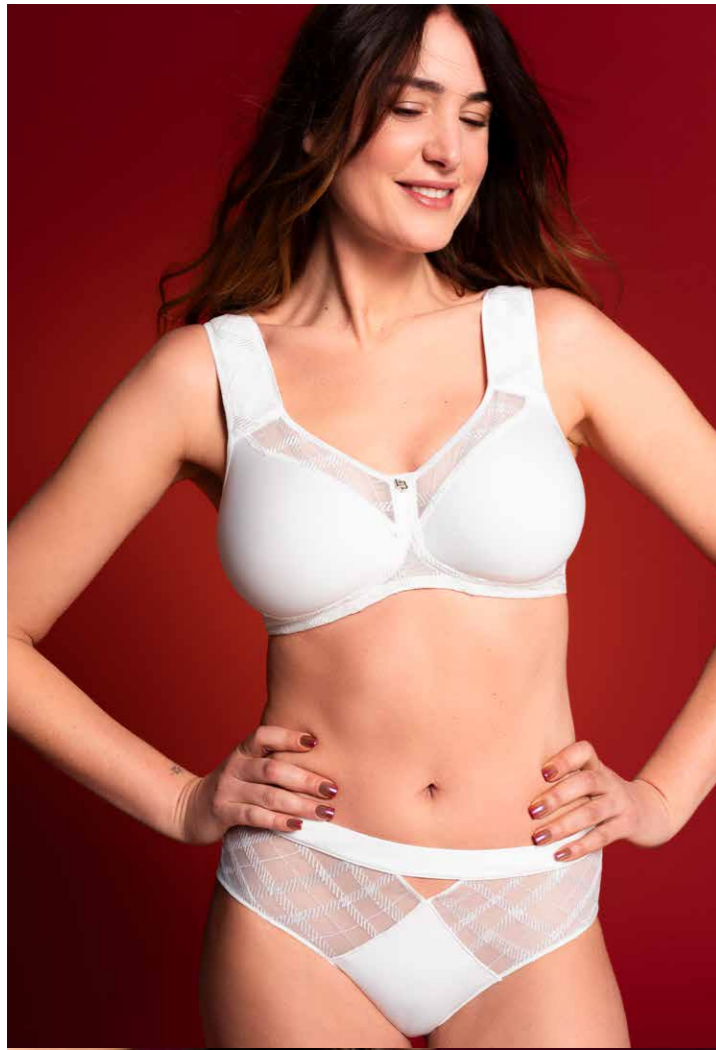

54640

SHORTY

FR	36 - 48	EU	34 - 46
US / CAN	XXS - XXL	UK	8 - 20

54650

CULOTTE  
FULL-BRIEF

FR	38 - 56	EU	36 - 54
US / CAN	XS - 6XL	UK	10 - 28

FALL - WINTER 2025 COLOR  
SUN STONE - SST

**AUTOMNE - HIVER 2025**  
**FALL - WINTER 2025**