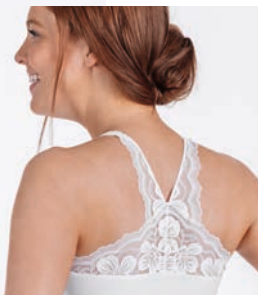

95% Modal modal

5% Elastan elastane

Spitze lace 85% Polyamid polyamide

15% Elastan elastane