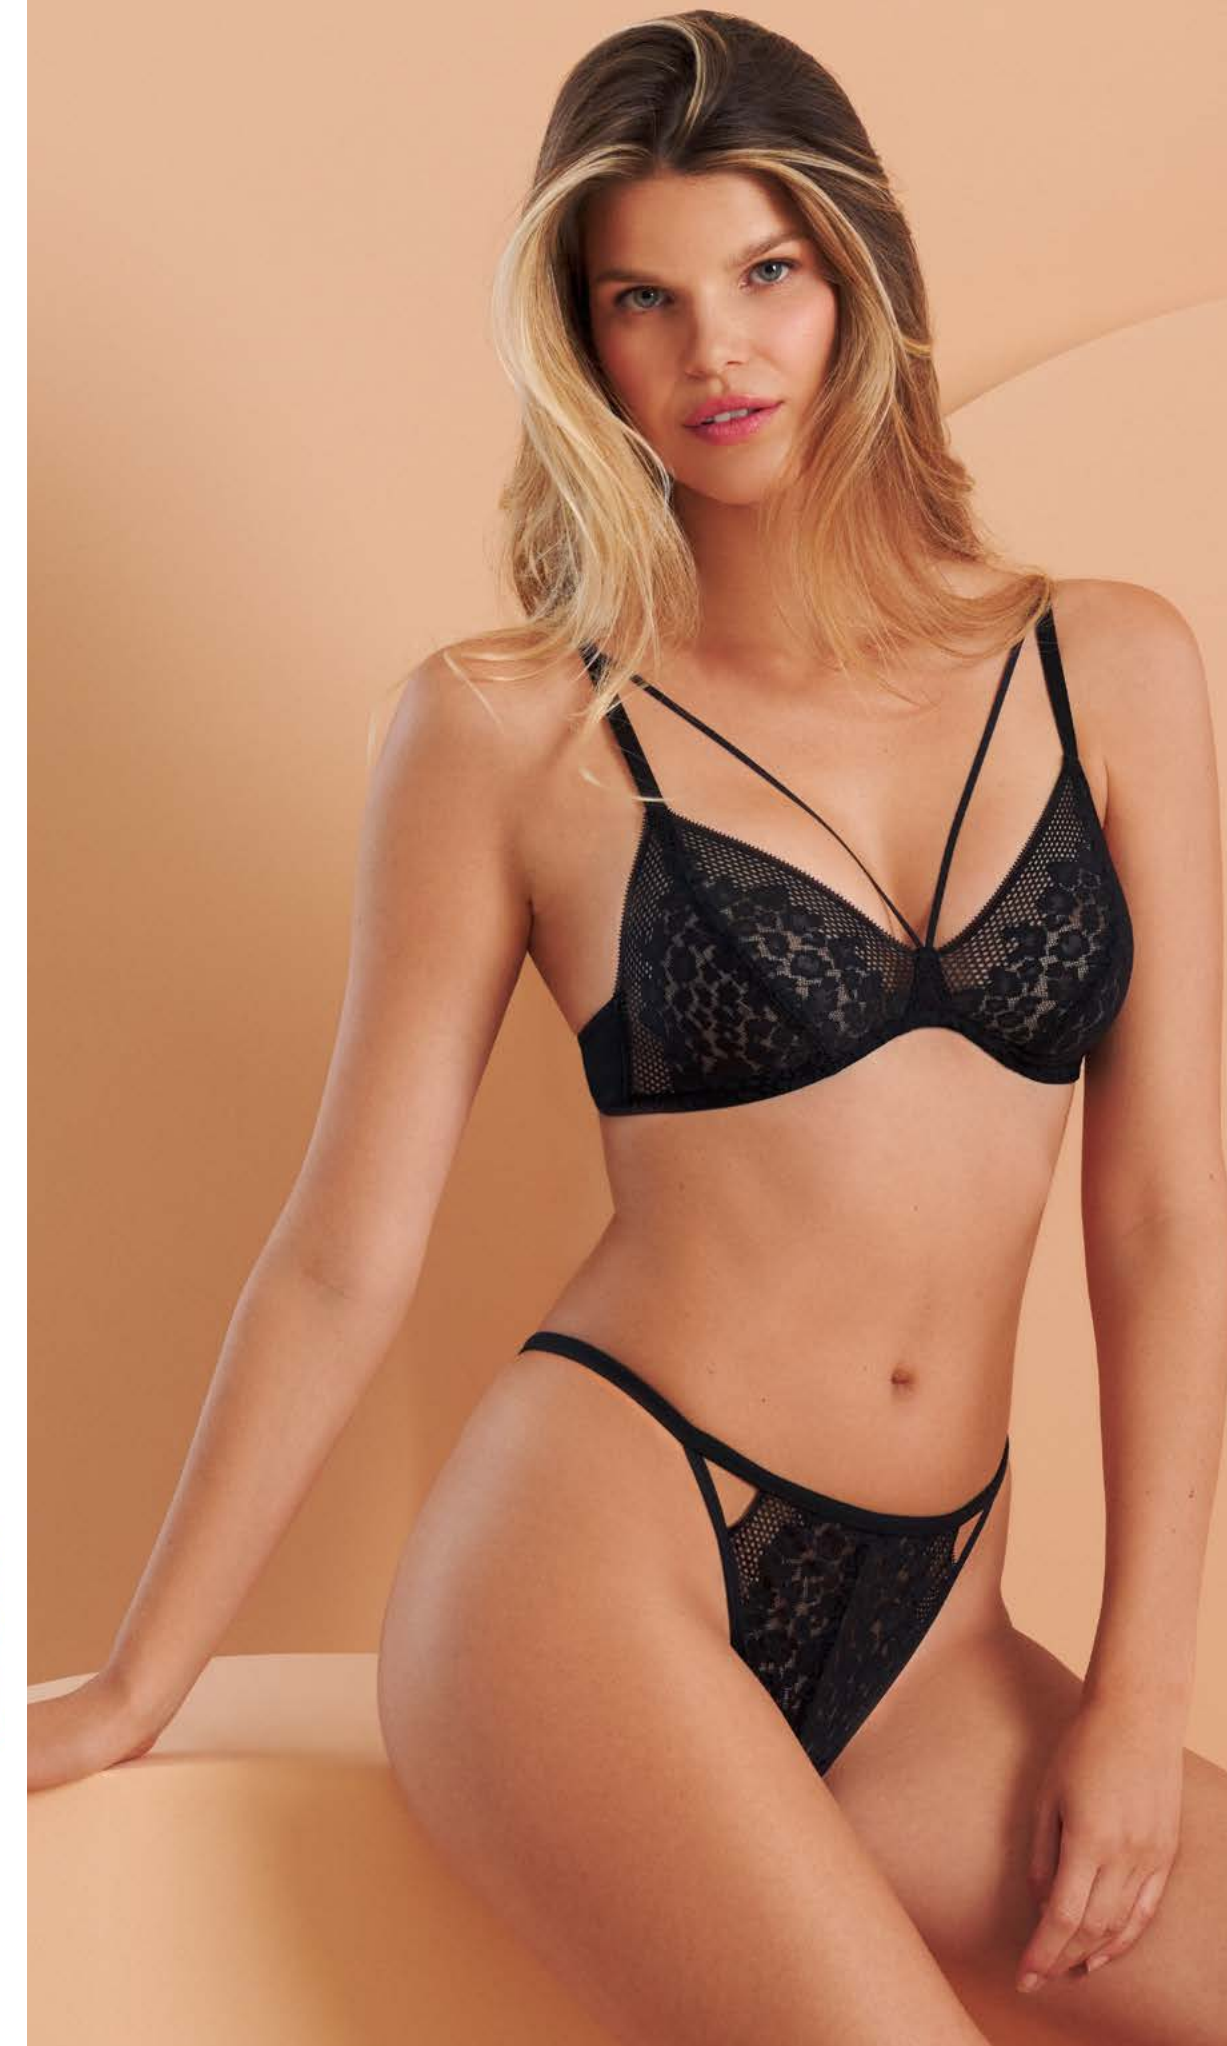

FOAM CUP **PUSH UP**
060528
A, B, C 70-85
FR A, B, C 85-100
UK A, B, C 32-38

HIGH LEG
062587
36-44
FR 38-46
UK XS-XL

NO WIRE
060526
S-L
FR S-L
UK S-L

062588
36-42
FR 38-44
UK XS-L

063478
S-L
FR S-L
UK S-L