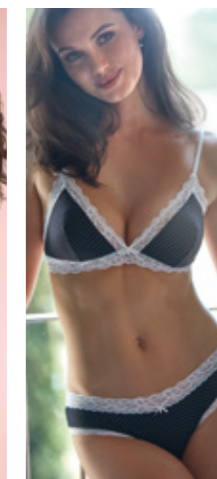

PAPILLON DELIGHT p-36

FLORET p-40

FLEXIE ADAPT p-42

GRETA TOPS p-47

GRETA UNDERWEAR p-52

MAGIC BAND p-54

SUMMER NIGHT p-58

PRINTEMPS p-60