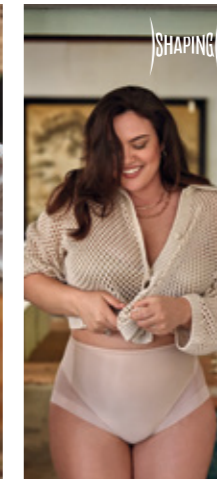

SECRETS p-17