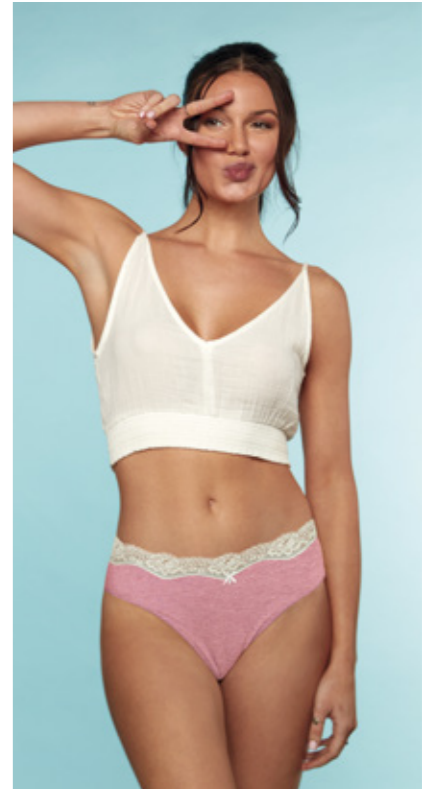

COQUETTES
COTTON TRIM

COQUETTES
VISCO LACE

MILKSHAKE