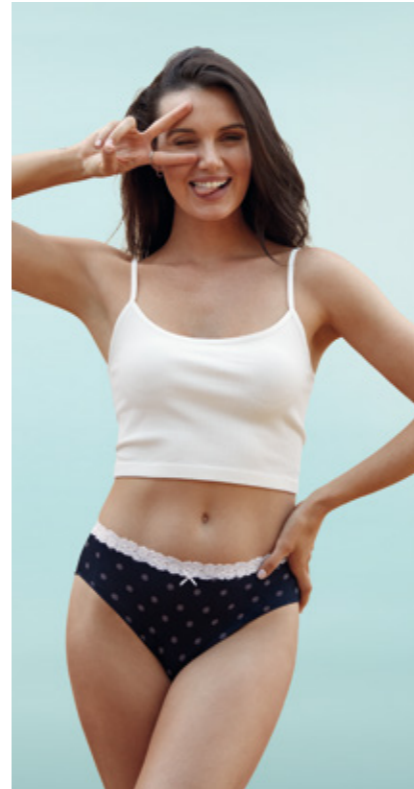

COQUETTES
VISCO LACE

SNOWRAIN