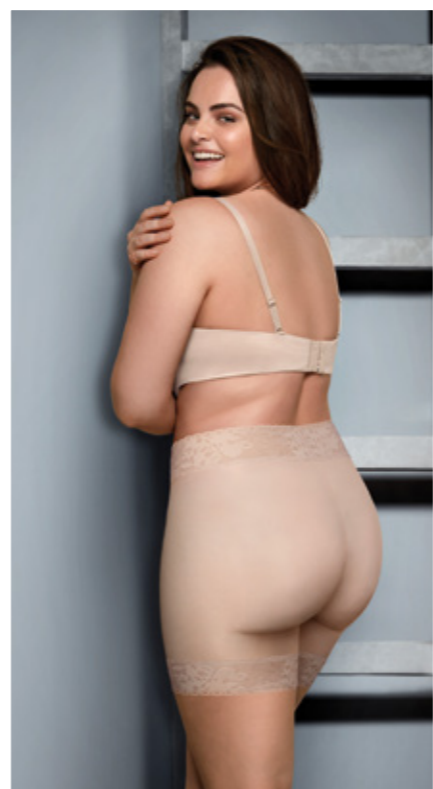

SOFT
LACE

colour: white

SLIP HIGH SOFT LACE
1030473 | M-L-XL-2XL | u. sales: 6

SHORTY LOW SOFT LACE
1030475 | S-M-L-XL | u. sales: 6

SOFT
LACE

colour: dune

CULOTTE SUPER HIGH SOFT LACE
1030325 | S-M-L-XL-2XL | u. sales: 3