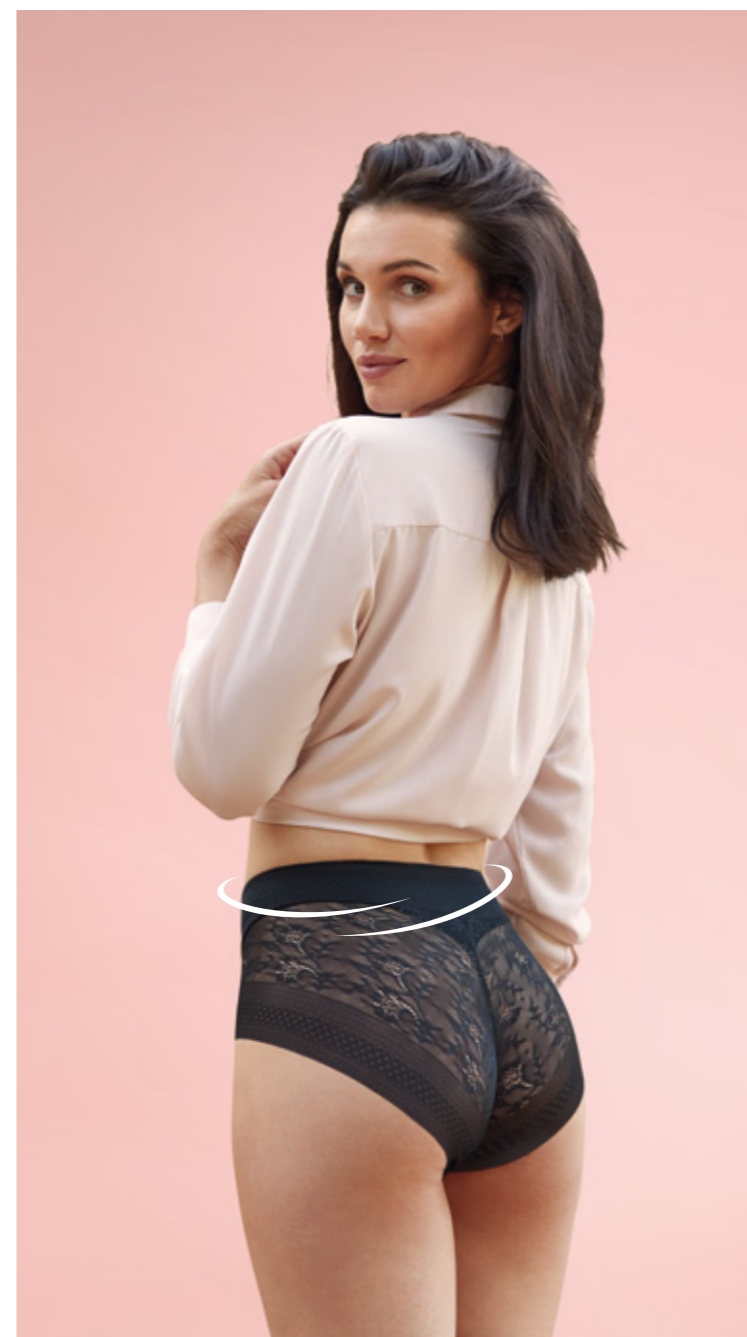

MAGIC BAND

Shaping level
● ● ○ ○ MEDIUM

VIENTRE PLANO MAGIC BAND
1030675 | S-M-L-XL-2XL

colour: negro

BRISLIP COLOR MAGIC BAND
1031744 | S-M-L-XL

colour: blush

CAREY COLOR MAGIC BAND
1031745 | M-L-XL

NEW