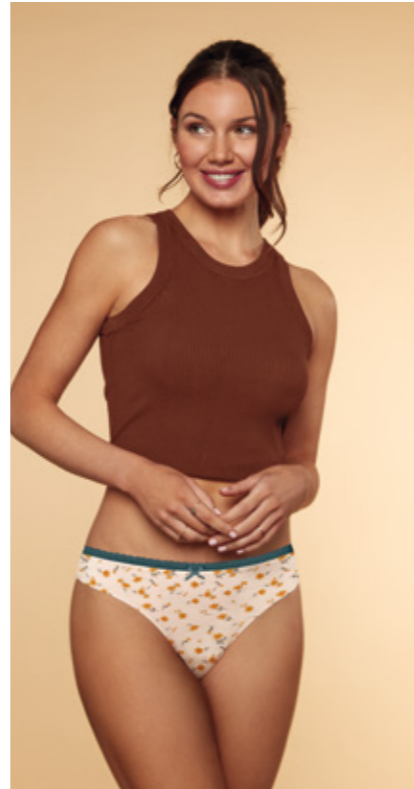

COQUETTES
COTTON TRIM

AMARELLAS

COQUETTES
VISCO LACE