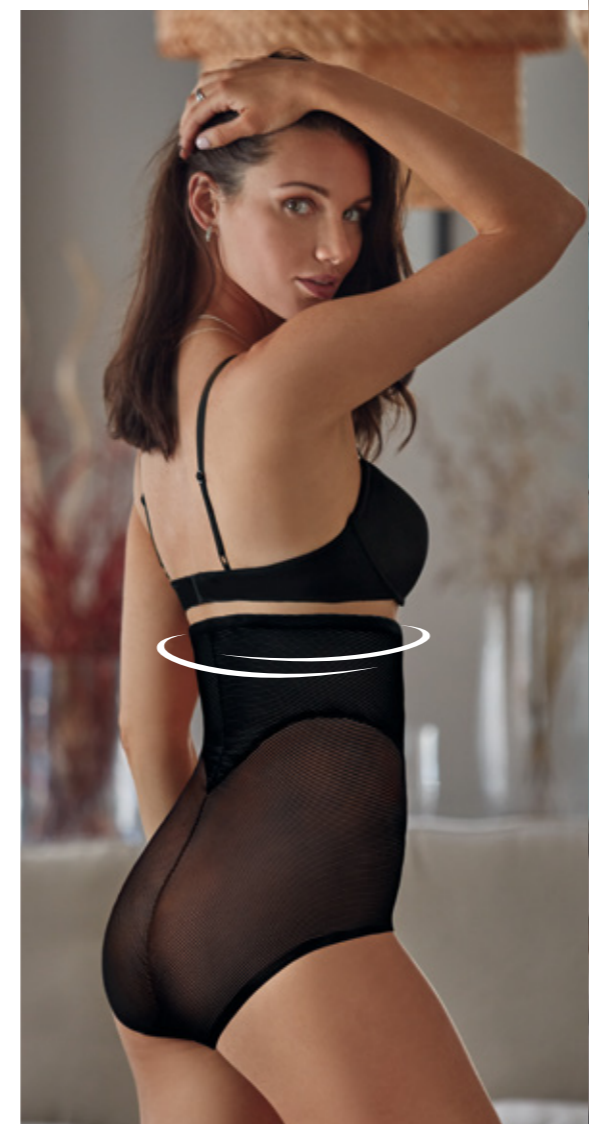

colour: black

TANGA INVISILINE
1030642 | S/M - L/XL