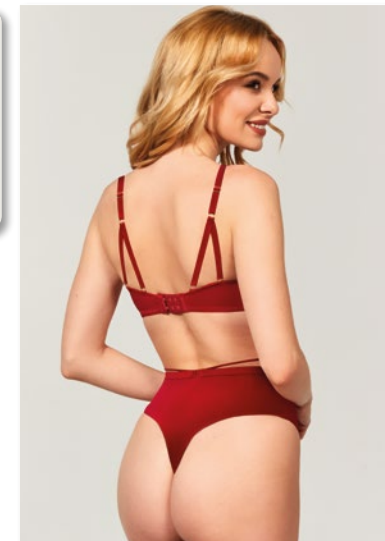

PUSH-UP
FW 21 F01 L0600 RR

EU SIZE

- 60 A-B-C-D-DD-E-F-FF-G-GG-H-HH
- 65 A-B-C-D-DD-E-F-FF-G-GG-H
- 70 A-B-C-D-DD-E-F-FF-G-GG
- 75 A-B-C-D-DD-E-F-FF-G
- 80 A-B-C-D-DD-E-F-FF
- 85 A-B-C-D-DD-E-F
- 90 A-B-C-D-DD-E
- 95 A-B-C-D-DD

STRING HIGH WAIST
FW 21 F01 LP013 RR
SIZE: **XS-3XL**

CLARISA