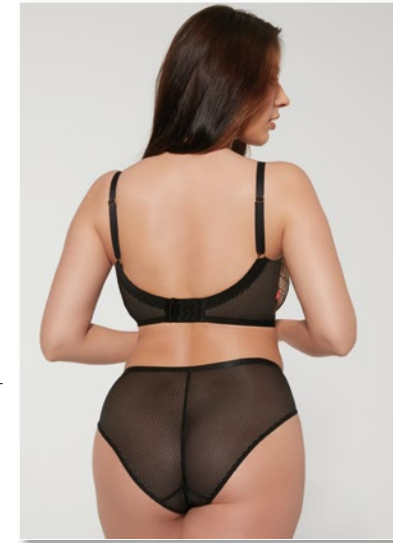

BRIEFS
FW22 F03 LP030 BB
SIZE: **XS-2XL**

PASSION HALF CUP SOFT

HALF CUP SOFT
FW22 F03 L1000 BB