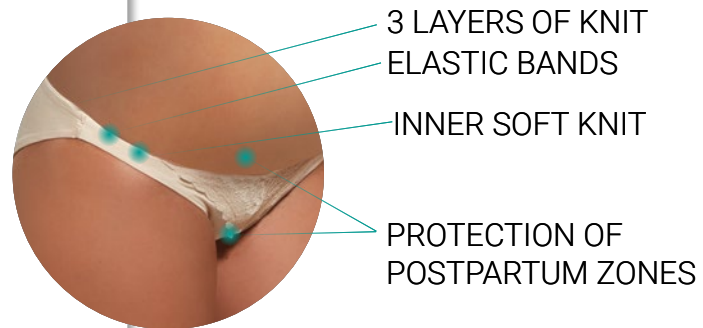

BLOUSE / SUPPORT / LEGGINGS 1/2 SET
CN 00 F CN07 NWS9301 CL

EU SIZE

- | | |
|-----|-----|
| S | I-V |
| M | I-V |
| L | I-V |
| XL | I-V |
| 2XL | I-V |
| 3XL | I-V |

POLA

POLA

SOFT SIDE SUPPORT NURSING (SENSITIVE)