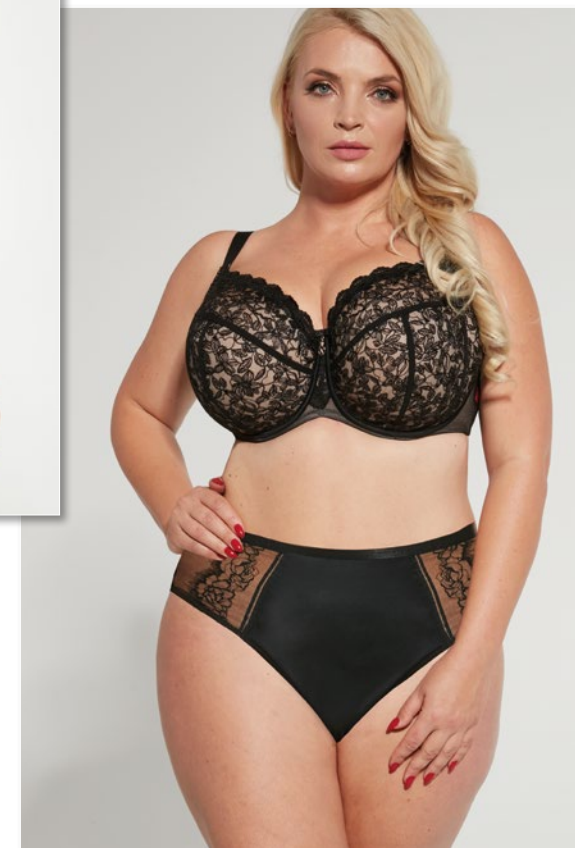

VERONICA SOFT FULL CUP