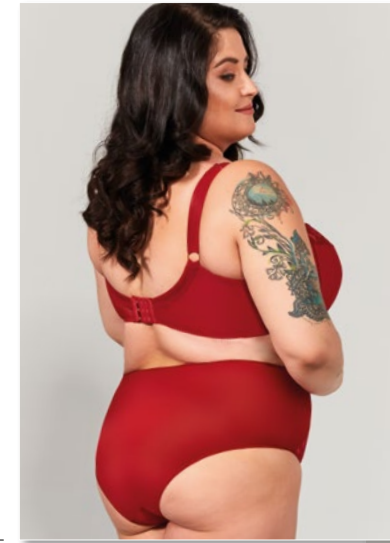

CLARISA SEMI SOFT SIDE SUPPORT

SEMI SOFT SIDE SUPPORT
FW 21 F01 L1201 RR
EU SIZE

- 60 G-GG-H-HH-I-J-JJ-K-KK-L-M-N-O-P-R-S
- 65 G-GG-H-HH-I-J-JJ-K-KK-L-M-N-O-P-R
- 70 F-FF-G-GG-H-HH-I-J-JJ-K-KK-L-M-N-O-P
- 75 E-F-FF-G-GG-H-HH-I-J-JJ-K-KK-L-M-N-O
- 80 D-DD-E-F-FF-G-GG-H-HH-I-J-JJ-K-KK-L-M-N
- 85 D-DD-E-F-FF-G-GG-H-HH-I-J-JJ-K-KK-L-M
- 90 D-DD-E-F-FF-G-GG-H-HH-I-J-JJ-K-KK-L
- 95 D-DD-E-F-FF-G-GG-H-HH-I-J-JJ-K-KK
- 100 D-DD-E-F-FF-G-GG-H-HH-I-J-JJ-K
- 105 D-DD-E-F-FF-G-GG-H-HH-I-J-JJ
- 110 D-DD-E-F-FF-G-GG-H-HH-I-J
- 115 D-DD-E-F-FF-G-GG-H-HH-I

BRIEFS HIGH WAIST
CN 00 F CN05 LP45 BL
SIZE: **S-4XL**