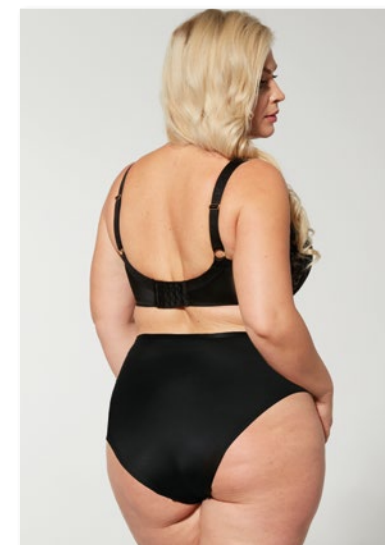

VERONICA SOFT FULL CUP