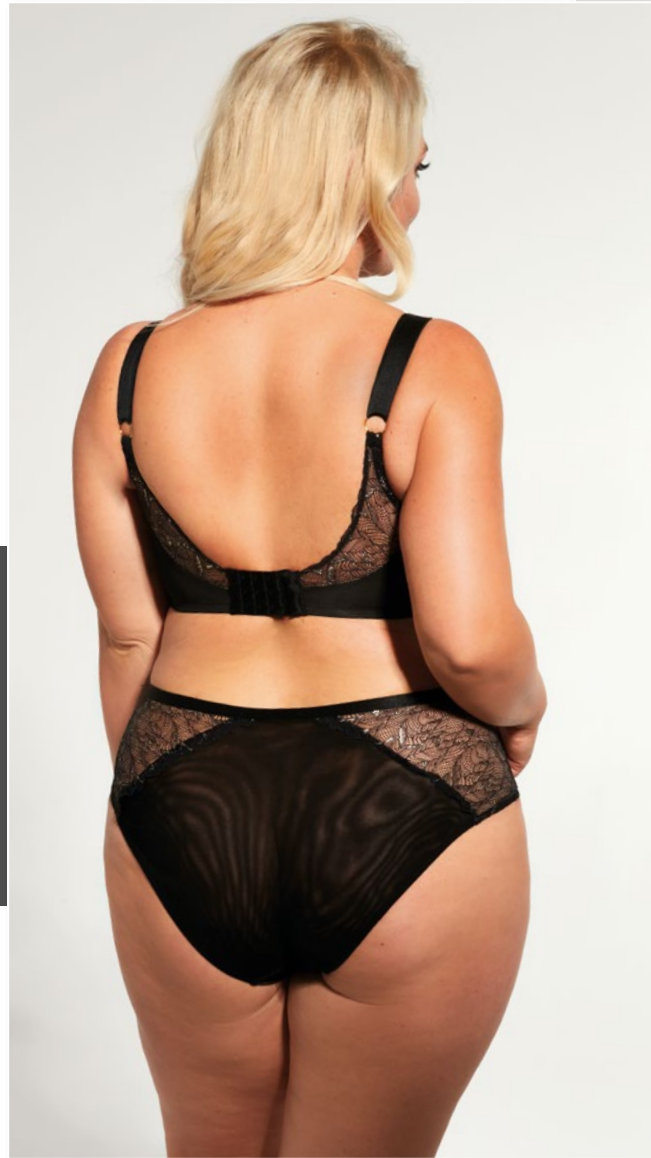

BRIEFS HIGH WAIST
30Y FW22 F03 LP045 BL
SIZE: **S-3XL**