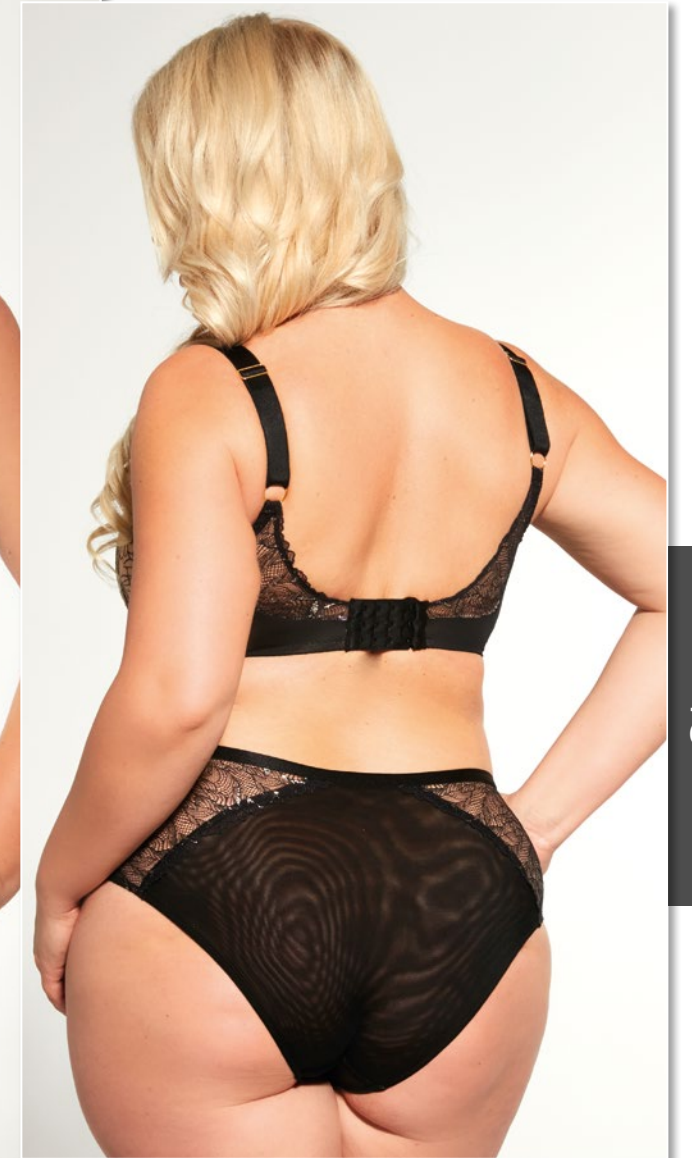

BRIEFS HIGH WAIST
30Y FW22 F03 LP045 BL
SIZE: **XS-3XL**