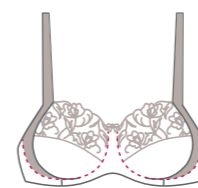

Wireless bra
319

80% PA 13% PES 7% EL

EU	UK	F/E
A 75-100	A 34-44	A 90-115
B 75-100	B 34-44	B 90-115
C 75-100	C 34-44	C 90-115
D 75-100	D 34-44	D 90-115
E 75-100	E 34-44	E 90-115