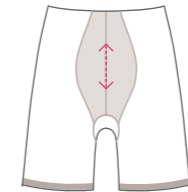

60% PA 40% EL

EU	UK	F/E
70-115	28-46	90-135

50 SHALE (NOS)

Available from: 20.06.2022