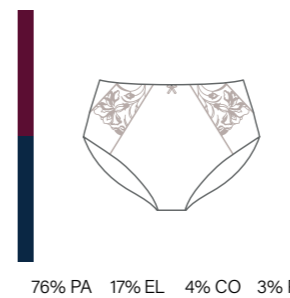

EU	UK	F/E
38-50	10-22	40-52

713 RED BERRY
[FASHION]

Available from: 25.07.2022
Available for delivery as long as
stocks last

714 BLUE INK
[FASHION]

Available from: 25.07.2022
Available for delivery as long as
stocks last